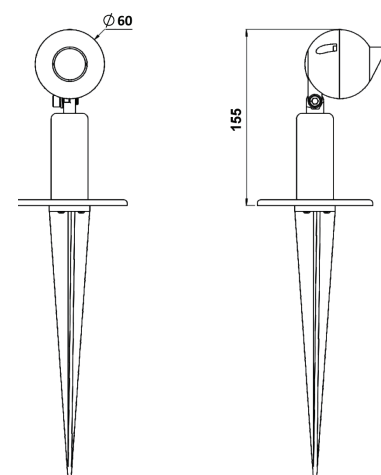

MICRO SPIKE LIGHT

divinitylights

MICRO SPIKE LIGHT

The Z Ball micro spike light :

- Z Ball Micro spike mounted light
- Luminaire housing of Die-Cast Aluminium
- IP66, High Ingress Protection against dust & moisture
- Built quality ensures long and maintenance free service life
- Large punch of light to illuminate medium-sized trees and art pieces
- Powerful and precise optics
- Useful in the hands of architects, lighting designers and landscape architects
- Illuminate spaces and objects innovatively
- Creates beautiful lightscapes

Types

Spike Mounted

Single Line Diagram

Light Distribution

CRI ≥ 90

MICRO SPIKE LIGHT

Product Order Code	System Power	Dimensions
1505	5W	Dia=60mm, H=155mm

Order Options

Dali-Dimmable

Mounting Type

Spike Mounted

Material Colour

Black

Grey

ACCESSORIES

Spread
Lens