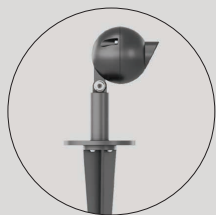

MICRO SPIKE LIGHT

divinitylights

MICRO SPIKE LIGHT

The Z Ball micro spike light :

- Z Ball Micro spike mounted light
- Luminaire housing of Die-Cast Aluminium
- IP66, High Ingress Protection against dust & moisture
- Built quality ensures long and maintenance free service life
- Large punch of light to illuminate medium-sized trees and art pieces
- Powerful and precise optics
- Useful in the hands of architects, lighting designers and landscape architects
- Illuminate spaces and objects innovatively
- Creates beautiful lightscapes

Types

Spike Mounted

Single Line Diagram

Light Distribution

CRI ≥ 90

MICRO SPIKE LIGHT

Product Order Code	System Power	Dimensions
1505	5W	Dia=60mm, H=155mm

Order Options

Dali-Dimmable

Mounting Type

Spike Mounted

Material Colour

Black

Grey

ACCESSORIES

Spread
Lens